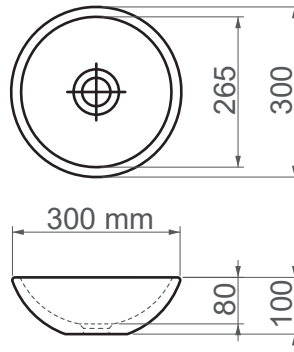

53698 / *Daphne*

FFC 30 cm Ceramic Washbasin / Countertop Basin

| | |
|-----------------------|-----------------------|
| SERIES | DAPHNE |
| CODE | 53698 |
| Box Size | 340mm x 330mm x 342mm |
| Volume | 0,038 m3 |
| Weight | 2,58 kg (+- %5) |
| Pallet | 51 Pieces for pallet |
| Montage Detail | Countertop Basin |
| Material | FFC |
| Color | Bright White |

ESVIT LAPINO reserves the right to change technical specifications without notice.
All dimensions are subject to standard tolerances.
For installation, please verify dimensions against the actual product.