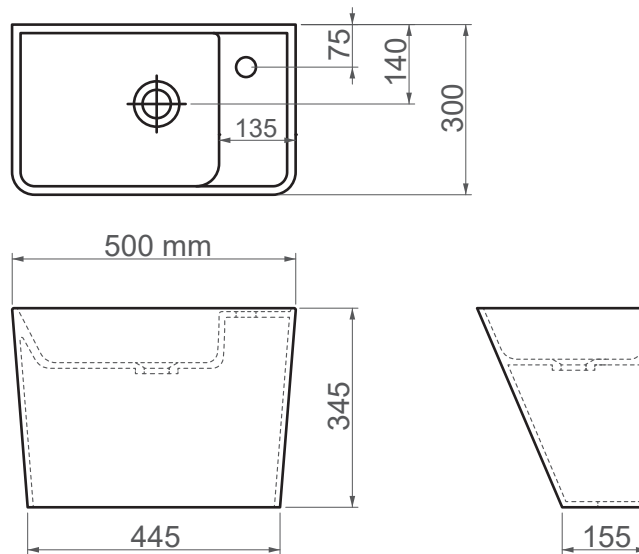

710052 / Bold

FFC 50 cm Ceramic Washbasin / Monoblock

SERIES	BOLD
CODE	710052
Box Size	505mm x 305mm x 350mm
Volume	0,054 m ³
Weight	17,50 kg (+- %5)
Pallet	18 Pieces for pallet
Montage Detail	Monoblock
Material	FFC
Color	Bright White

ESVIT LAPINO reserves the right to change technical specifications without notice.
All dimensions are subject to standard tolerances.
For installation, please verify dimensions against the actual product.