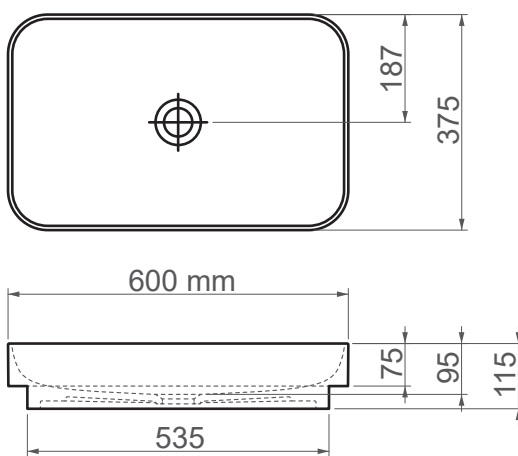

**6860 / Bold**

FFC 60 cm Ceramic Washbasin / Countertop Basin

<b>SERIES</b>	BOLD
<b>CODE</b>	6860
<b>Box Size</b>	630mm x 430mm x 140mm
<b>Volume</b>	0,038 m3
<b>Weight</b>	12,35 kg (+- %5)
<b>Pallet</b>	20 Pieces for pallet
<b>Montage Detail</b>	Countertop Basin
<b>Material</b>	FFC
<b>Color</b>	Bright White

ESVİT LAPINO reserves the right to change technical specifications without notice.  
All dimensions are subject to standard tolerances.  
For installation, please verify dimensions against the actual product.