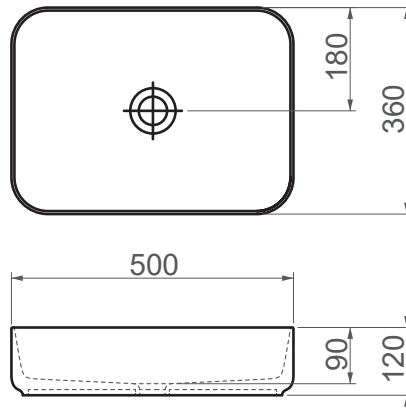

6750 / *Bold*

FFC 50 cm Ceramic Washbasin / Countertop Basin

SERIES	BOLD
CODE	6750
Box Size	530mm x 400mm x 130mm
Volume	0,028 m3
Weight	9,40 kg (+- %5)
Pallet	36 Pieces for pallet
Montage Detail	Countertop Basin
Material	FFC
Color	Bright White

ESVİT LAPINO reserves the right to change technical specifications without notice.
All dimensions are subject to standard tolerances.
For installation, please verify dimensions against the actual product.