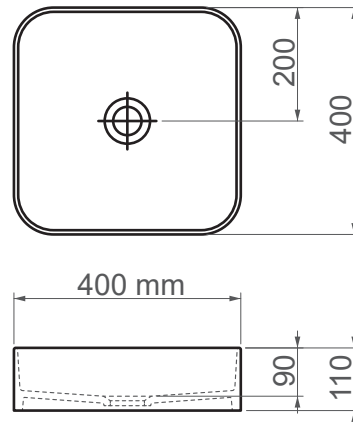

## FFC 40 cm Ceramic Washbasin / Countertop Basin

<b>SERIES</b>	BOLD
<b>CODE</b>	6740
<b>Box Size</b>	450mm x 460mm x 160mm
<b>Volume</b>	0,033 m3
<b>Weight</b>	7,20 kg (+- %5)
<b>Pallet</b>	22 Pieces for pallet
<b>Montage Detail</b>	Countertop Basin
<b>Material</b>	FFC
<b>Color</b>	Bright White

ESVIT LAPINO reserves the right to change technical specifications without notice.  
All dimensions are subject to standard tolerances.  
For installation, please verify dimensions against the actual product.