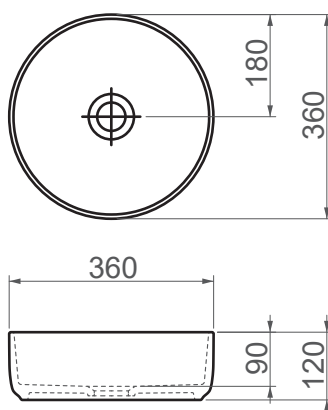

**6736 / Bold****FFC 36 cm Ceramic Washbasin / Countertop Basin**

<b>SERIES</b>	BOLD
<b>CODE</b>	6736
<b>Box Size</b>	450mm x 460mm x 160mm
<b>Volume</b>	0,033 m3
<b>Weight</b>	5,38 kg (+- %5)
<b>Pallet</b>	22 Pieces for pallet
<b>Montage Detail</b>	Countertop Basin
<b>Material</b>	FFC
<b>Color</b>	Bright White

ESVİT LAPINO reserves the right to change technical specifications without notice.  
All dimensions are subject to standard tolerances.  
For installation, please verify dimensions against the actual product.