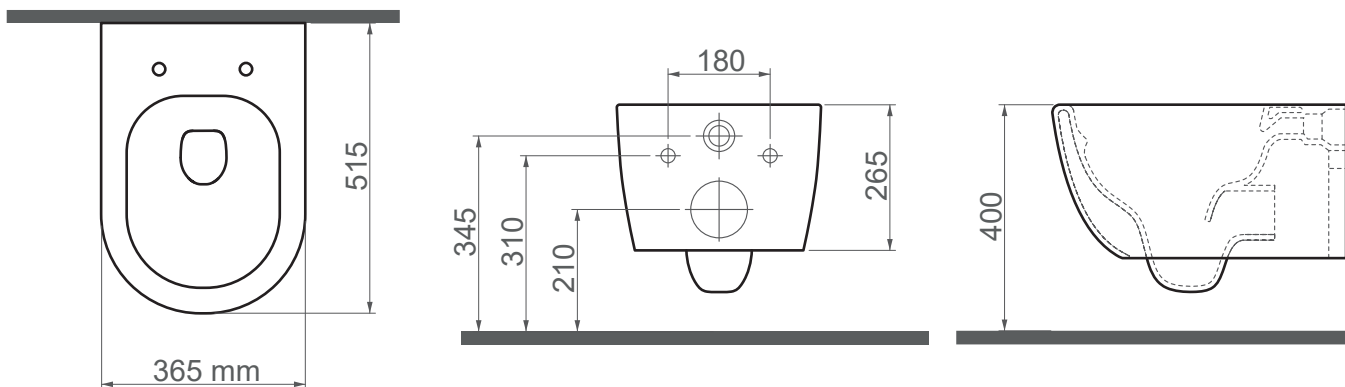

5347 / Bold

WALL HUNG CLOSET

SERIES	BOLD
CODE	5347 (5348 With Spout)
Box Size	410mm x 550mm x 400mm
Volume	-
Weight	21,16 kg (+- %5)
Pallet	12 Pieces for pallet
Montage Detail	Wall Hung Closet
Material	-
Color	Bright White

Rimless

ESVIT LAPINO reserves the right to change technical specifications without notice.
All dimensions are subject to standard tolerances.
For installation, please verify dimensions against the actual product.