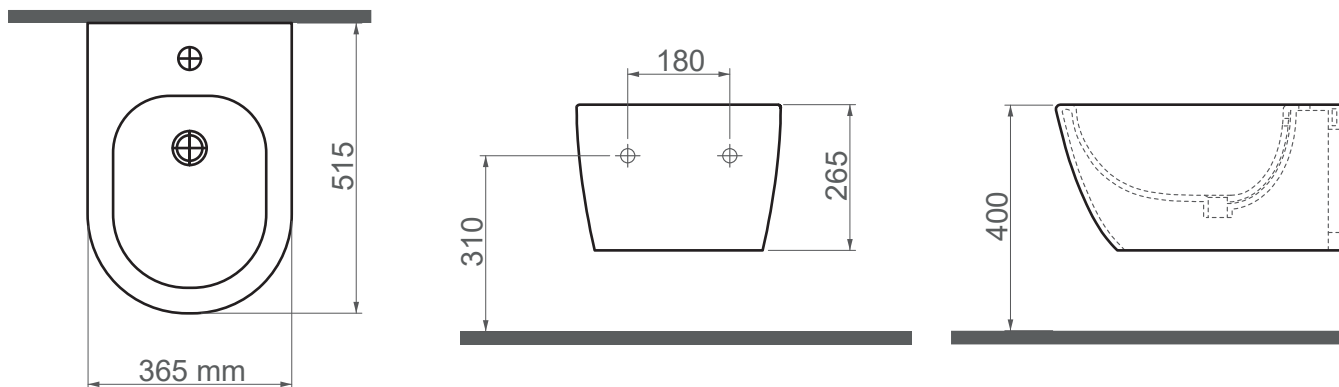

**5346** / *Bold*

**WALL HUNG BIDET**

<b>SERIES</b>	BOLD
<b>CODE</b>	5346
<b>Box Size</b>	410mm x 550mm x 400mm
<b>Volume</b>	-
<b>Weight</b>	19,83 kg (+- %5)
<b>Pallet</b>	12 Pieces for pallet
<b>Montage Detail</b>	Wall Hung Bidet
<b>Material</b>	-
<b>Color</b>	Bright White

ESVİT LAPINO reserves the right to change technical specifications without notice.  
All dimensions are subject to standard tolerances.  
For installation, please verify dimensions against the actual product.