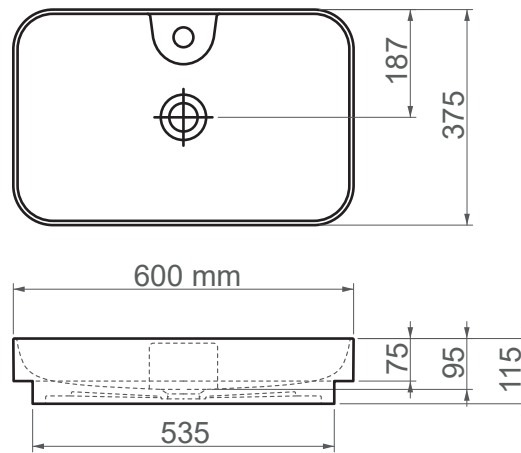

**16860 / Bold**

FFC 60 cm Ceramic Washbasin / Countertop Basin

<b>SERIES</b>	BOLD
<b>CODE</b>	16860
<b>Box Size</b>	630mm x 430mm x 140mm
<b>Volume</b>	0,038 m3
<b>Weight</b>	12,35 kg (+- %5)
<b>Pallet</b>	20 Pieces for pallet
<b>Montage Detail</b>	Countertop Basin
<b>Material</b>	FFC
<b>Color</b>	Bright White

ESVİT LAPINO reserves the right to change technical specifications without notice.  
All dimensions are subject to standard tolerances.  
For installation, please verify dimensions against the actual product.