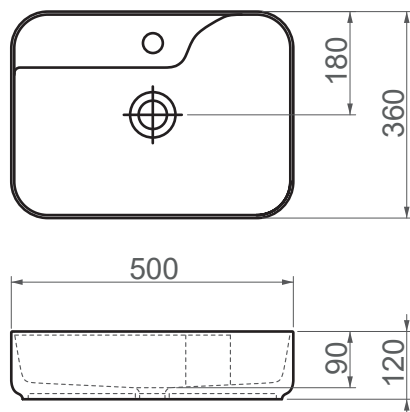

16750 / Bold**FFC 50 cm Ceramic Washbasin / Countertop Basin**

SERIES	BOLD
CODE	16750
Box Size	530mm x 400mm x 130mm
Volume	0,028 m3
Weight	9,40 kg (+- %5)
Pallet	36 Pieces for pallet
Montage Detail	Countertop Basin
Material	FFC
Color	Bright White

ESVİT LAPINO reserves the right to change technical specifications without notice.
All dimensions are subject to standard tolerances.
For installation, please verify dimensions against the actual product.