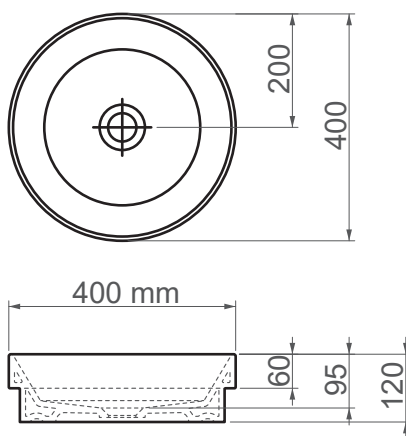

## FFC 40 cm Ceramic Washbasin / Countertop Basin

<b>SERIES</b>	BETA
<b>CODE</b>	6340
<b>Box Size</b>	450mm x 460mm x 160mm
<b>Volume</b>	0,033 m <sup>3</sup>
<b>Weight</b>	8,90 kg (+ %5)
<b>Pallet</b>	22 Pieces for pallet
<b>Montage Detail</b>	Countertop Basin
<b>Material</b>	FFC
<b>Color</b>	Bright White