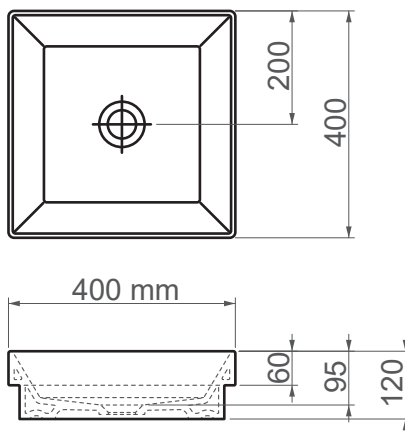

6240 / Beta

FFC 40 cm Ceramic Washbasin / Countertop Basin

SERIES	BETA
CODE	6240
Box Size	450mm x 460mm x 160mm
Volume	0,033 m3
Weight	8,00 kg (+- %5)
Pallet	22 Pieces for pallet
Montage Detail	Countertop Basin
Material	FFC
Color	Bright White

ESVIT LAPINO reserves the right to change technical specifications without notice.
All dimensions are subject to standard tolerances.
For installation, please verify dimensions against the actual product.