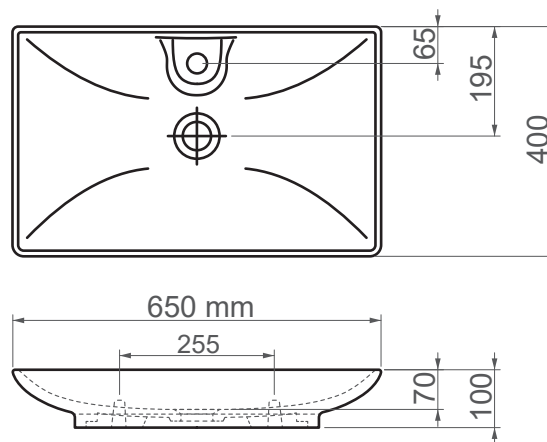

4265 / *Arcade*

FFC 65 cm Ceramic Washbasin / Countertop Basin

SERIES	ARCADE
CODE	4265
Box Size	675mm x 465mm x 145mm
Volume	0,046 m ³
Weight	12,4 kg (+- %5)
Pallet	40 Pieces for pallet
Montage Detail	Countertop Basin
Material	FFC
Color	Bright White

ESVIT LAPINO reserves the right to change technical specifications without notice.
All dimensions are subject to standard tolerances.
For installation, please verify dimensions against the actual product.