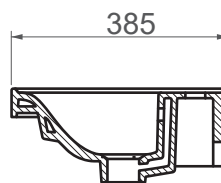

**2050 / Sava**

FFC 50 cm Ceramic Washbasin / Furniture Basin

<b>SERIES</b>	SAVA
<b>CODE</b>	2050
<b>Box Size</b>	530mm x 430mm x 200mm
<b>Volume</b>	0,046 m3
<b>Weight</b>	13,00 kg (+- %5)
<b>Pallet</b>	40 Pieces for pallet
<b>Montage Detail</b>	Furniture Compatible
<b>Material</b>	FFC
<b>Color</b>	Bright White

ESVIT LAPINO reserves the right to change technical specifications without notice.  
All dimensions are subject to standard tolerances.  
For installation, please verify dimensions against the actual product.