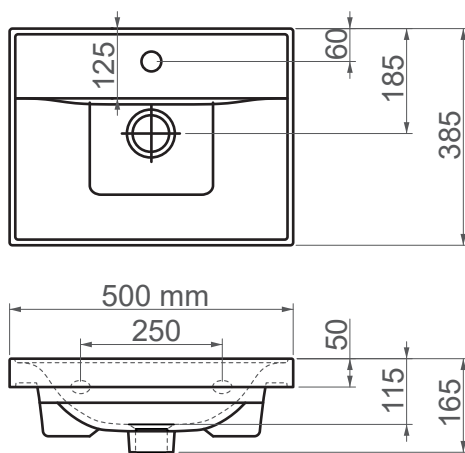

**2050 / Sava**

FFC 50 cm Ceramic Washbasin / Furniture Basin

<b>SERIES</b>	SAVA
<b>CODE</b>	2050
<b>Box Size</b>	530mm x 430mm x 200mm
<b>Volume</b>	0,046 m3
<b>Weight</b>	13,00 kg (+- %5)
<b>Pallet</b>	40 Pieces for pallet
<b>Montage Detail</b>	Furniture Compatible
<b>Material</b>	FFC
<b>Color</b>	Bright White

ESVIT LAPINO reserves the right to change technical specifications without notice.  
All dimensions are subject to standard tolerances.  
For installation, please verify dimensions against the actual product.