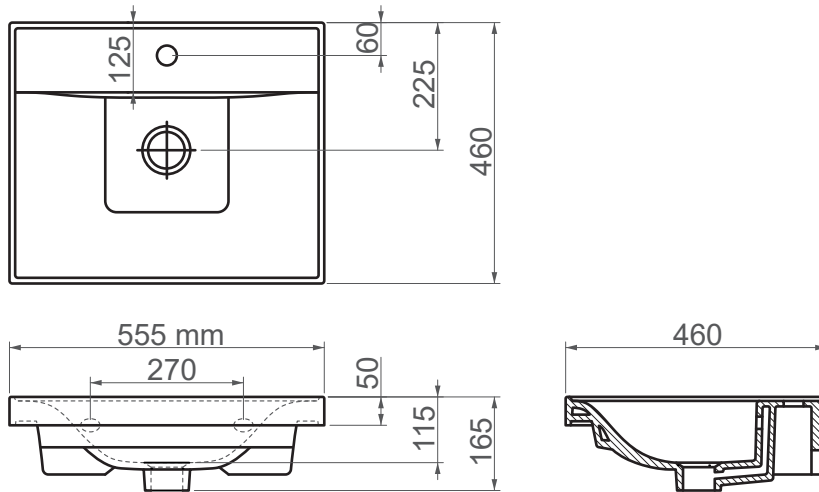

**2055** / *Sava*

FFC 55 cm Ceramic Washbasin / Furniture Basin

<b>SERIES</b>	SAVA
<b>CODE</b>	2055
<b>Box Size</b>	570mm x 500mm x 190mm
<b>Volume</b>	0,054 m3
<b>Weight</b>	14,60 kg (+- %5)
<b>Pallet</b>	36 Pieces for pallet
<b>Montage Detail</b>	Furniture Compatible
<b>Material</b>	FFC
<b>Color</b>	Bright White

ESVIT LAPINO reserves the right to change technical specifications without notice.  
All dimensions are subject to standard tolerances.  
For installation, please verify dimensions against the actual product.