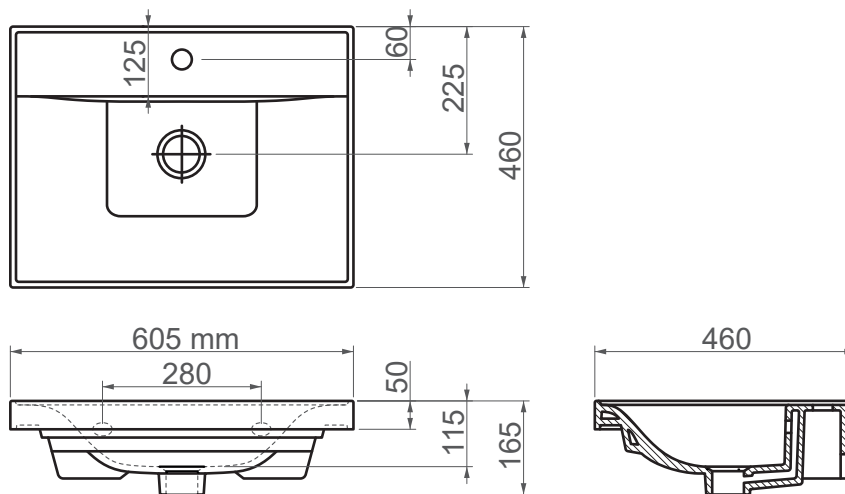

2060 / *Sava*

FFC 60 cm Ceramic Washbasin / Furniture Basin

SERIES	SAVA
CODE	2060
Box Size	630mm x 500mm x 205mm
Volume	0,065 m3
Weight	16,60 kg (+- %5)
Pallet	36 Pieces for pallet
Montage Detail	Furniture Compatible
Material	FFC
Color	Bright White

ESVIT LAPINO reserves the right to change technical specifications without notice.
All dimensions are subject to standard tolerances.
For installation, please verify dimensions against the actual product.