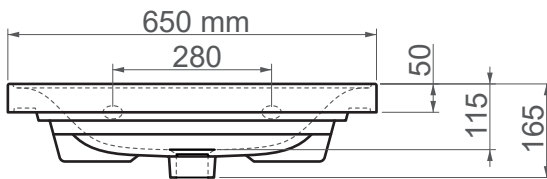

2065 / Sava**FFC 65 cm Ceramic Washbasin / Furniture Basin**

SERIES	SAVA
CODE	2065
Box Size	580mm x 510mm x 192mm
Volume	0,067 m3
Weight	16,60 kg (+- %5)
Pallet	28 Pieces for pallet
Montage Detail	Furniture Compatible
Material	FFC
Color	Bright White

ESVİT LAPINO reserves the right to change technical specifications without notice.
All dimensions are subject to standard tolerances.
For installation, please verify dimensions against the actual product.