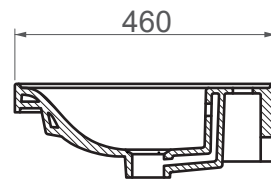

2065 / Sava**FFC 65 cm Ceramic Washbasin / Furniture Basin**

SERIES	SAVA
CODE	2065
Box Size	580mm x 510mm x 192mm
Volume	0,067 m3
Weight	16,60 kg (+- %5)
Pallet	28 Pieces for pallet
Montage Detail	Furniture Compatible
Material	FFC
Color	Bright White

ESVİT LAPINO reserves the right to change technical specifications without notice.
All dimensions are subject to standard tolerances.
For installation, please verify dimensions against the actual product.