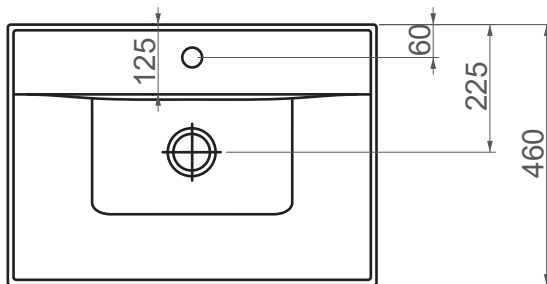

2065 / Sava**FFC 65 cm Ceramic Washbasin / Furniture Basin**

SERIES	SAVA
CODE	2065
Box Size	580mm x 510mm x 192mm
Volume	0,067 m3
Weight	16,60 kg (+- %5)
Pallet	28 Pieces for pallet
Montage Detail	Furniture Compatible
Material	FFC
Color	Bright White

ESVİT LAPINO reserves the right to change technical specifications without notice.
All dimensions are subject to standard tolerances.
For installation, please verify dimensions against the actual product.