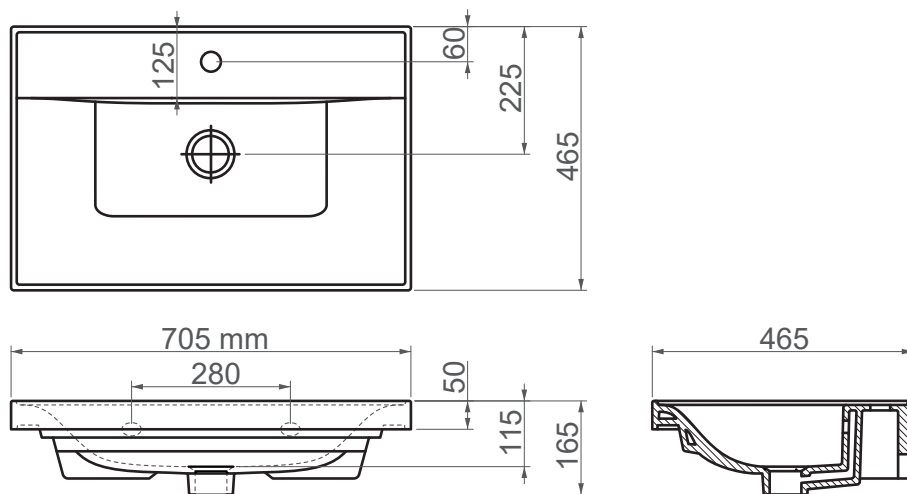

2070 / Sava

FFC 70 cm Ceramic Washbasin / Furniture Basin

| | |
|-----------------------|-----------------------|
| SERIES | SAVA |
| CODE | 2070 |
| Box Size | 740mm x 510mm x 200mm |
| Volume | 0,075 m3 |
| Weight | 19,25 kg (+- %5) |
| Pallet | 28 Pieces for pallet |
| Montage Detail | Furniture Compatible |
| Material | FFC |
| Color | Bright White |

ESVIT LAPINO reserves the right to change technical specifications without notice.
All dimensions are subject to standard tolerances.
For installation, please verify dimensions against the actual product.