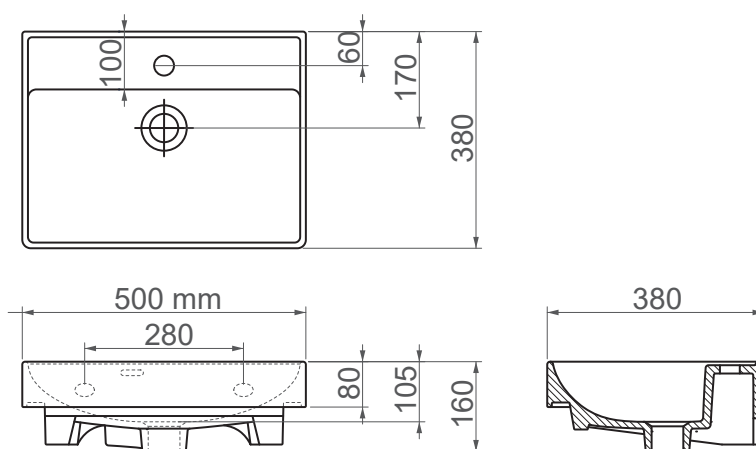

**9950 / Parla**

**FFC 50 cm Ceramic Washbasin / Furniture Basin**

|                       |                       |
|-----------------------|-----------------------|
| <b>SERIES</b>         | PARLA                 |
| <b>CODE</b>           | 9950                  |
| <b>Box Size</b>       | 530mm x 430mm x 200mm |
| <b>Volume</b>         | 0,046 m3              |
| <b>Weight</b>         | 12,38 kg (+- %5)      |
| <b>Pallet</b>         | 44 Pieces for pallet  |
| <b>Montage Detail</b> | Furniture Compatible  |
| <b>Material</b>       | FFC                   |
| <b>Color</b>          | Bright White          |

ESVIT LAPINO reserves the right to change technical specifications without notice.  
All dimensions are subject to standard tolerances.  
For installation, please verify dimensions against the actual product.