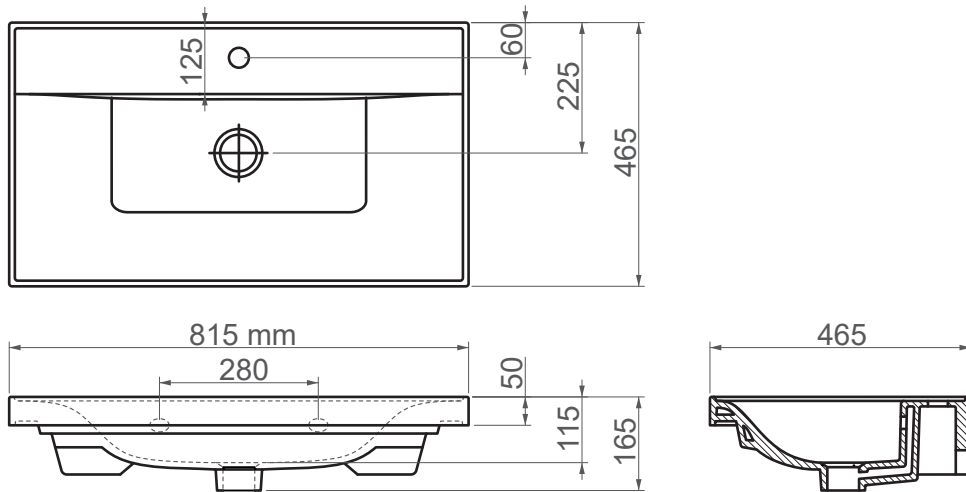

**2080 / Sava**

**FFC 80 cm Ceramic Washbasin / Furniture Basin**

<b>SERIES</b>	SAVA
<b>CODE</b>	2080
<b>Box Size</b>	830mm x 510mm x 192mm
<b>Volume</b>	0,081 m3
<b>Weight</b>	20,95 kg (+- %5)
<b>Pallet</b>	28 Pieces for pallet
<b>Montage Detail</b>	Furniture Compatible
<b>Material</b>	FFC
<b>Color</b>	Bright White

ESVİT LAPINO reserves the right to change technical specifications without notice.  
All dimensions are subject to standard tolerances.  
For installation, please verify dimensions against the actual product.