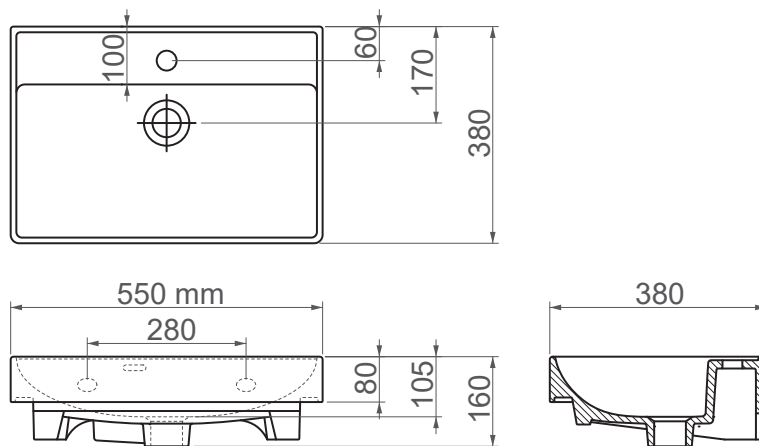

**9955 / Parla**

**FFC 55 cm Ceramic Washbasin / Furniture Basin**

<b>SERIES</b>	PARLA
<b>CODE</b>	9955
<b>Box Size</b>	570mm x 430mm x 185mm
<b>Volume</b>	0,045 m3
<b>Weight</b>	13,23 kg (+- %5)
<b>Pallet</b>	40 Pieces for pallet
<b>Montage Detail</b>	Furniture Compatible
<b>Material</b>	FFC
<b>Color</b>	Bright White

ESVIT LAPINO reserves the right to change technical specifications without notice.  
All dimensions are subject to standard tolerances.  
For installation, please verify dimensions against the actual product.