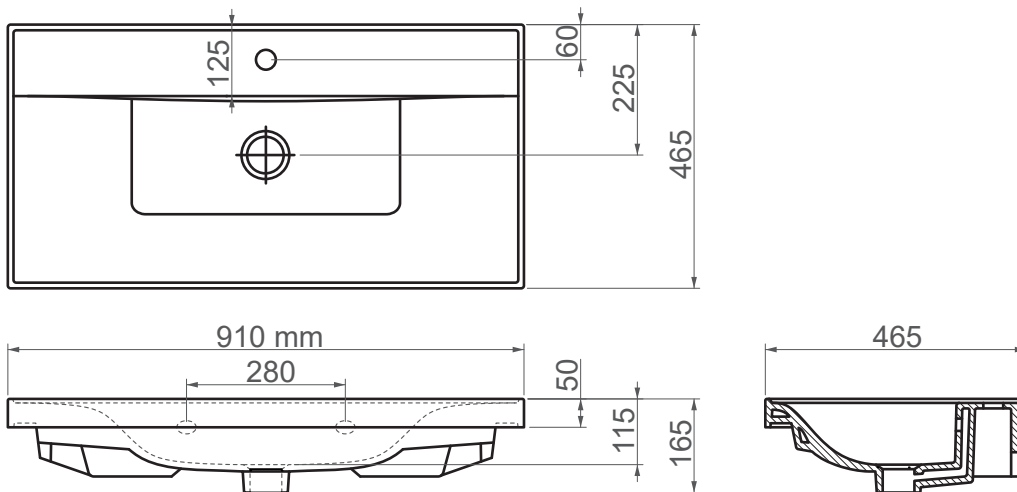

2090 / Sava

FFC 90 cm Ceramic Washbasin / Furniture Basin

SERIES	SAVA
CODE	2090
Box Size	940mm x 520mm x 190mm
Volume	0,093 m3
Weight	24,30 kg (+- %5)
Pallet	24 Pieces for pallet
Montage Detail	Furniture Compatible
Material	FFC
Color	Bright White

ESVIT LAPINO reserves the right to change technical specifications without notice.
All dimensions are subject to standard tolerances.
For installation, please verify dimensions against the actual product.