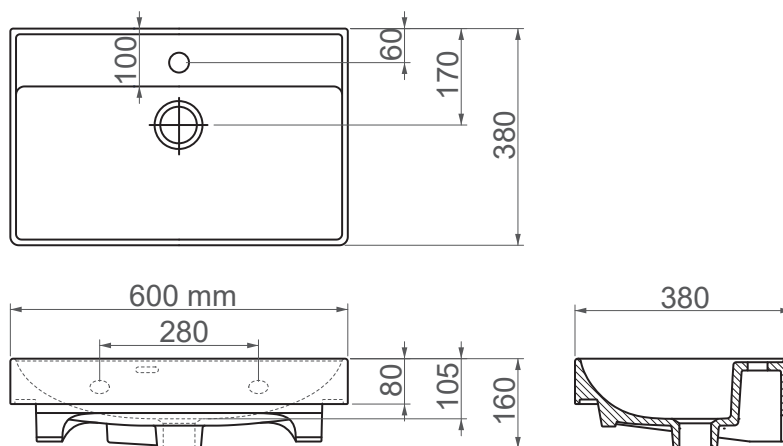

9960 / Parla

FFC 60 cm Ceramic Washbasin / Furniture Basin

SERIES	PARLA
CODE	9960
Box Size	620mm x 430mm x 185mm
Volume	0,049 m3
Weight	13,75 kg (+- %5)
Pallet	36 Pieces for pallet
Montage Detail	Furniture Compatible
Material	FFC
Color	Bright White

ESVIT LAPINO reserves the right to change technical specifications without notice.
All dimensions are subject to standard tolerances.
For installation, please verify dimensions against the actual product.