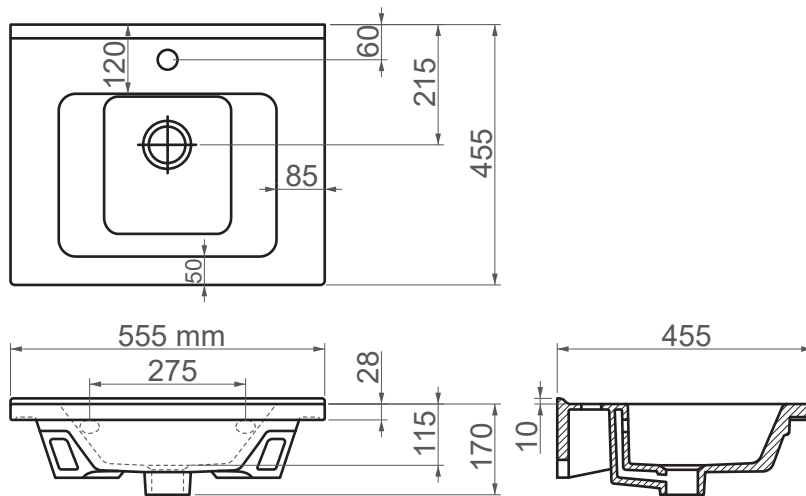

1055 / *Etna*

FFC 55 cm Ceramic Washbasin / Furniture Basin

SERIES	ETNA
CODE	1055
Box Size	570mm x 500mm x 190mm
Volume	0,054 m3
Weight	15,35 kg (+- %5)
Pallet	36 Pieces for pallet
Montage Detail	Furniture Compatible
Material	FFC
Color	Bright White

ESVIT LAPINO reserves the right to change technical specifications without notice.
All dimensions are subject to standard tolerances.
For installation, please verify dimensions against the actual product.