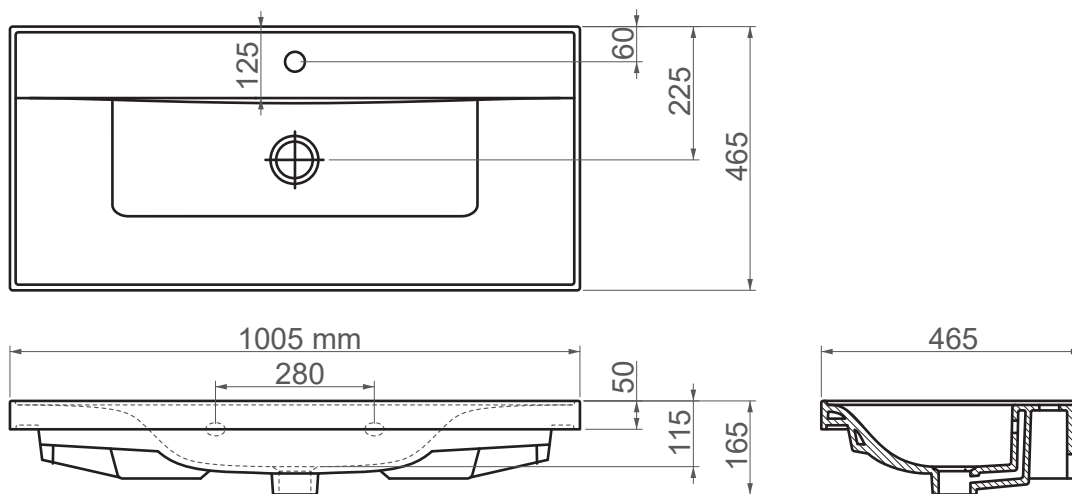

2100 / *Sava*

FFC 100 cm Ceramic Washbasin / Furniture Basin

SERIES	SAVA
CODE	2100
Box Size	1020mm x 510mm x 190mm
Volume	0,099 m3
Weight	28,60 kg (+- %5)
Pallet	24 Pieces for pallet
Montage Detail	Furniture Compatible
Material	FFC
Color	Bright White

ESVIT LAPINO reserves the right to change technical specifications without notice.
All dimensions are subject to standard tolerances.
For installation, please verify dimensions against the actual product.