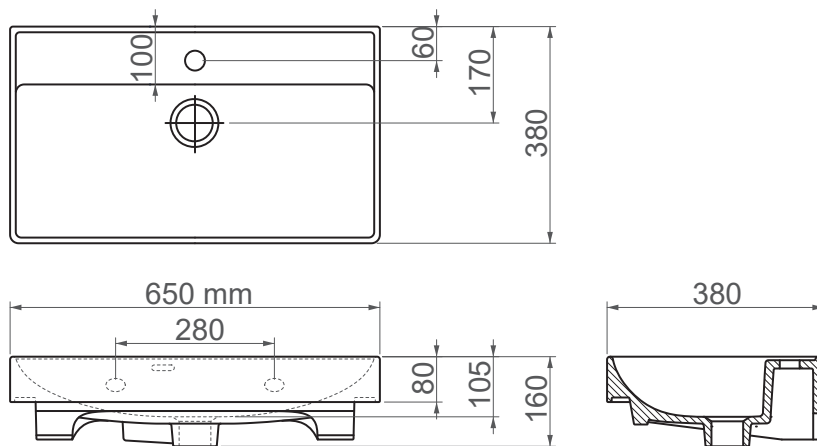

**9965 / Parla**

**FFC 65 cm Ceramic Washbasin / Furniture Basin**

<b>SERIES</b>	PARLA
<b>CODE</b>	9965
<b>Box Size</b>	690mm x 430mm x 180mm
<b>Volume</b>	0,055 m3
<b>Weight</b>	15,30 kg (+- %5)
<b>Pallet</b>	30 Pieces for pallet
<b>Montage Detail</b>	Furniture Compatible
<b>Material</b>	FFC
<b>Color</b>	Bright White

ESVIT LAPINO reserves the right to change technical specifications without notice.  
All dimensions are subject to standard tolerances.  
For installation, please verify dimensions against the actual product.