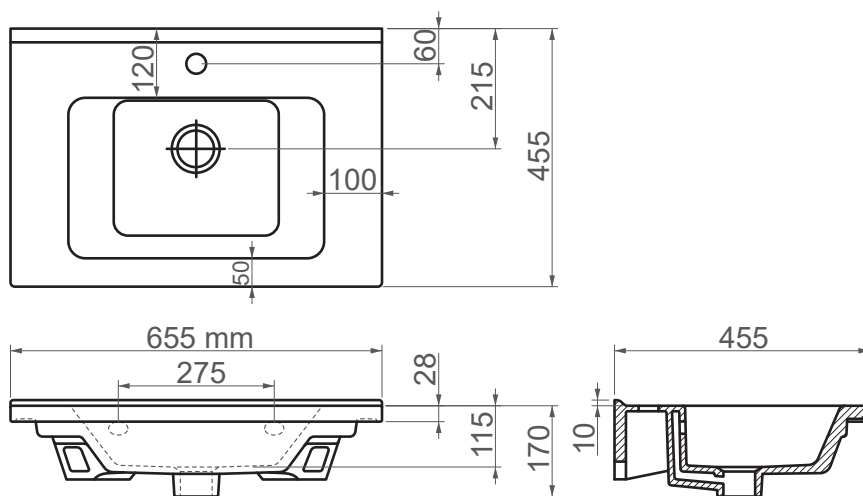

1065 / *Etna*

FFC 65 cm Ceramic Washbasin / Furniture Basin

SERIES	ETNA
CODE	1065
Box Size	685mm x 480mm x 190mm
Volume	0,062 m3
Weight	16,58 kg (+- %5)
Pallet	28 Pieces for pallet
Montage Detail	Furniture Compatible
Material	FFC
Color	Bright White

ESVIT LAPINO reserves the right to change technical specifications without notice.
All dimensions are subject to standard tolerances.
For installation, please verify dimensions against the actual product.