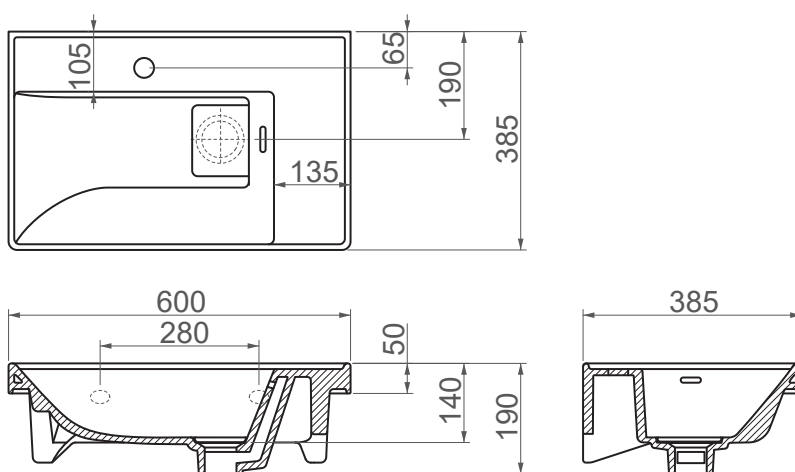

**8060 / Quattro**

**FFC 60 cm Ceramic Washbasin / Furniture Basin**

<b>SERIES</b>	Quattro
<b>CODE</b>	8060
<b>Box Size</b>	620mm x 415mm x 210mm
<b>Volume</b>	0,054 m3
<b>Weight</b>	15,10 kg (+- %5)
<b>Pallet</b>	30 Pieces for pallet
<b>Montage Detail</b>	Furniture Compatible
<b>Material</b>	FFC
<b>Color</b>	Bright White

ESVIT LAPINO reserves the right to change technical specifications without notice.  
All dimensions are subject to standard tolerances.  
For installation, please verify dimensions against the actual product.