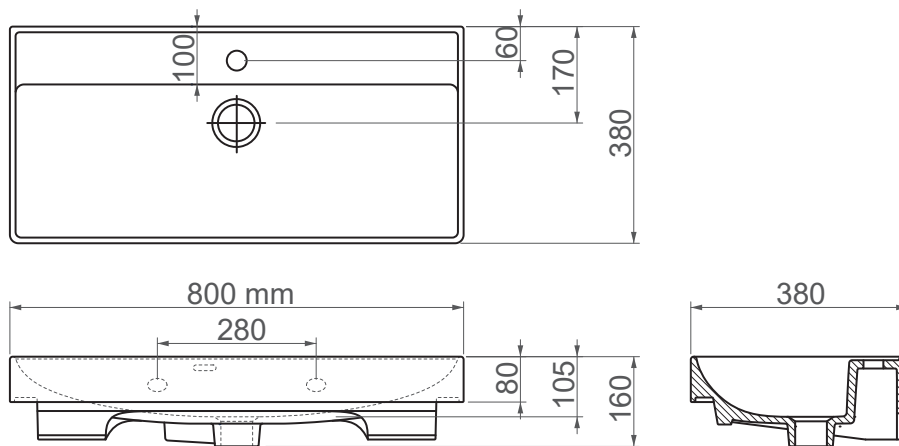

9980 / Parla

FFC 80 cm Ceramic Washbasin / Furniture Basin

SERIES	PARLA
CODE	9980
Box Size	825mm x 430mm x 182mm
Volume	0,065 m ³
Weight	18,25 kg (+- %5)
Pallet	30 Pieces for pallet
Montage Detail	Furniture Compatible
Material	FFC
Color	Bright White

ESVIT LAPINO reserves the right to change technical specifications without notice.
All dimensions are subject to standard tolerances.
For installation, please verify dimensions against the actual product.