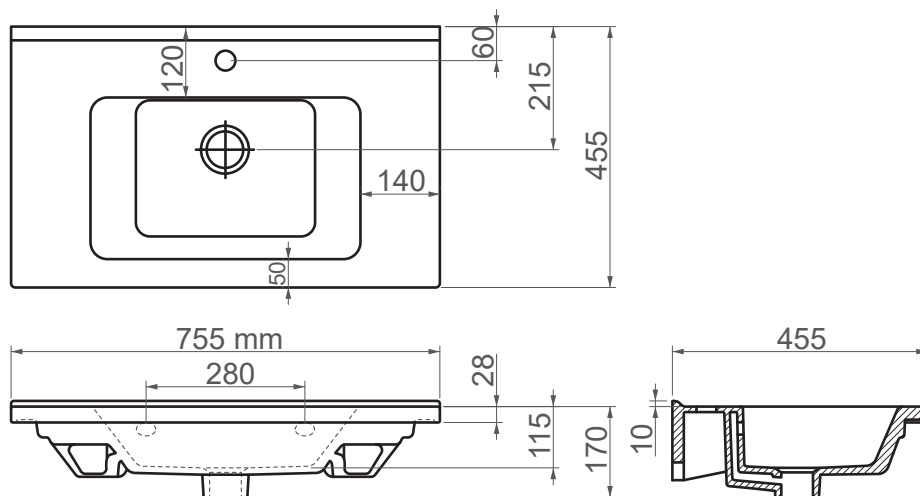

**1075** / *Etna*

FFC 75 cm Ceramic Washbasin / Furniture Basin

<b>SERIES</b>	ETNA
<b>CODE</b>	1075
<b>Box Size</b>	780mm x 510mm x 190mm
<b>Volume</b>	0,076 m3
<b>Weight</b>	20,28 kg (+- %5)
<b>Pallet</b>	28 Pieces for pallet
<b>Montage Detail</b>	Furniture Compatible
<b>Material</b>	FFC
<b>Color</b>	Bright White

ESVIT LAPINO reserves the right to change technical specifications without notice.  
All dimensions are subject to standard tolerances.  
For installation, please verify dimensions against the actual product.