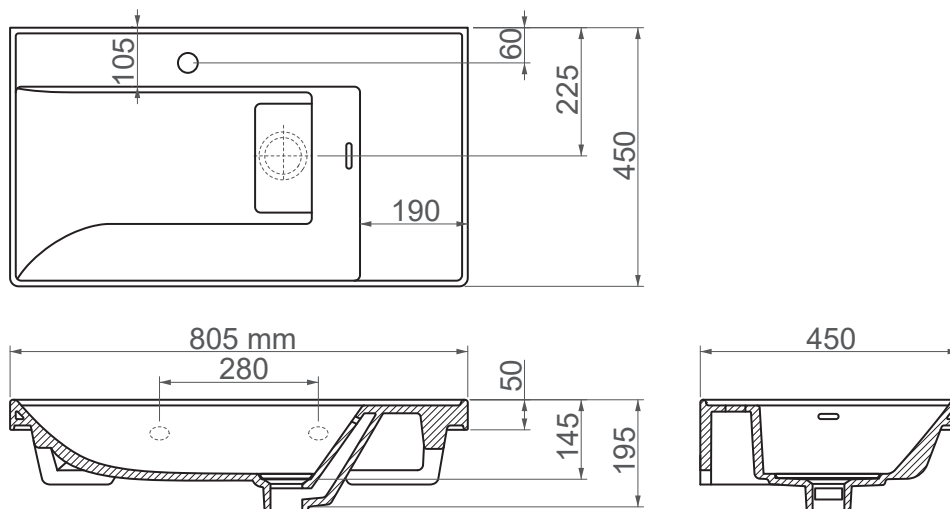

8080 / Quattro

FFC 80 cm Ceramic Washbasin / Furniture Basin

SERIES	Quattro
CODE	8080
Box Size	830mm x 510mm x 220mm
Volume	0,081 m3
Weight	22,85 kg (+- %5)
Pallet	28 Pieces for pallet
Montage Detail	Furniture Compatible
Material	FFC
Color	Bright White

ESVIT LAPINO reserves the right to change technical specifications without notice.
All dimensions are subject to standard tolerances.
For installation, please verify dimensions against the actual product.