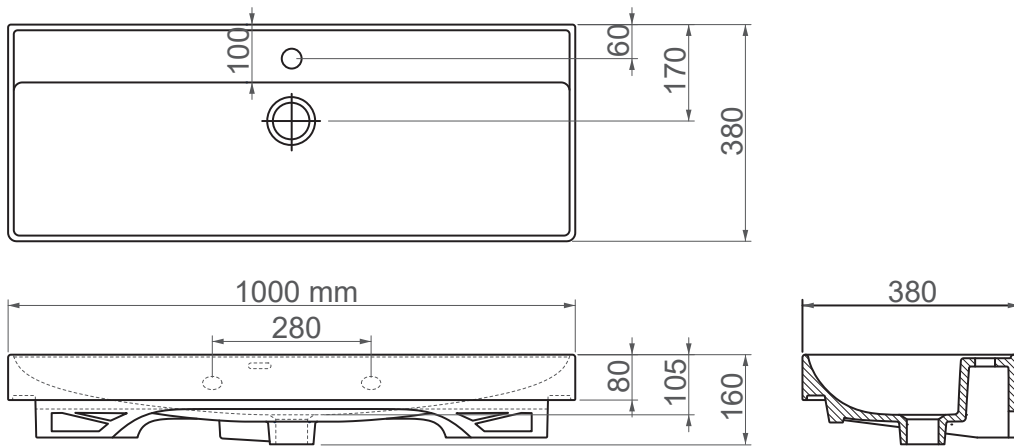

9900 / *Parla*

FFC 100 cm Ceramic Washbasin / Furniture Basin

SERIES	PARLA
CODE	9900
Box Size	1020mm x 430mm x 185mm
Volume	0,080 m3
Weight	23,15 kg (+- %5)
Pallet	24 Pieces for pallet
Montage Detail	Furniture Compatible
Material	FFC
Color	Bright White

ESVIT LAPINO reserves the right to change technical specifications without notice.
All dimensions are subject to standard tolerances.
For installation, please verify dimensions against the actual product.