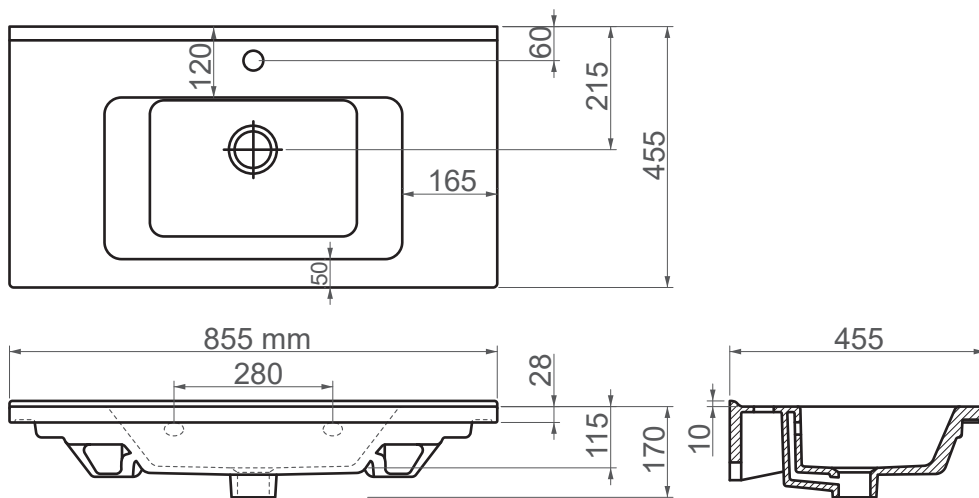

1085 / *Etna*

FFC 85 cm Ceramic Washbasin / Furniture Basin

SERIES	ETNA
CODE	1085
Box Size	890mm x 500mm x 190mm
Volume	0,085 m3
Weight	23,10 kg (+- %5)
Pallet	24 Pieces for pallet
Montage Detail	Furniture Compatible
Material	FFC
Color	Bright White

ESVIT LAPINO reserves the right to change technical specifications without notice.
All dimensions are subject to standard tolerances.
For installation, please verify dimensions against the actual product.