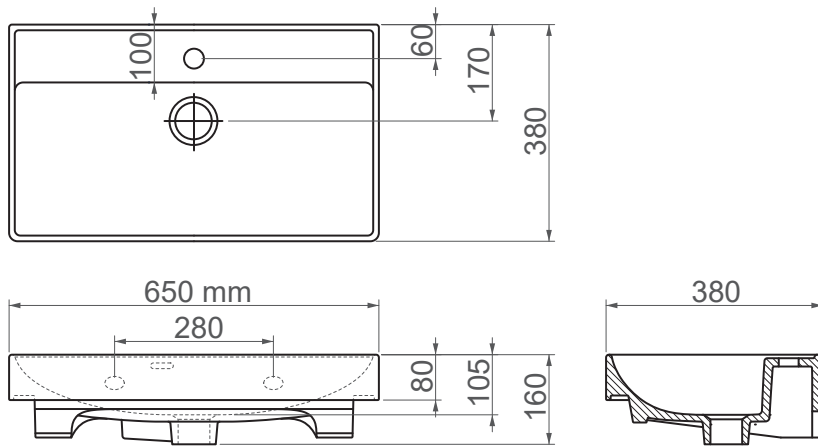

**3060 / Zen**

**FFC 60 cm Ceramic Washbasin / Furniture Basin**

<b>SERIES</b>	ZEN
<b>CODE</b>	3060
<b>Box Size</b>	625mm x 490mm x 180mm
<b>Volume</b>	0,055 m3
<b>Weight</b>	16,00 kg (+- %5)
<b>Pallet</b>	36 Pieces for pallet
<b>Montage Detail</b>	Furniture Compatible
<b>Material</b>	FFC
<b>Color</b>	Bright White

ESVIT LAPINO reserves the right to change technical specifications without notice.  
All dimensions are subject to standard tolerances.  
For installation, please verify dimensions against the actual product.