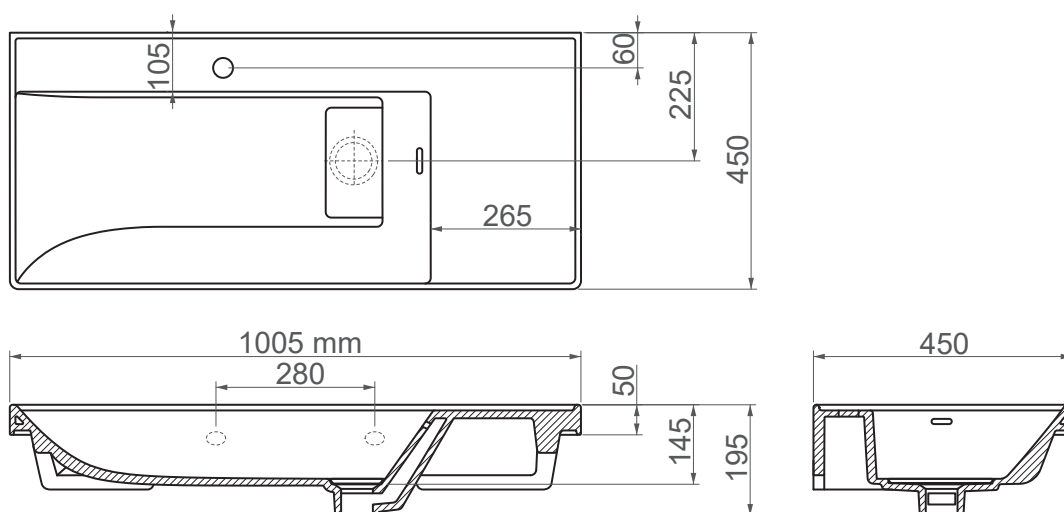

8100 / Quattro

FFC 100 cm Ceramic Washbasin / Furniture Basin

SERIES	Quattro
CODE	8100
Box Size	1020mm x 510mm x 220mm
Volume	0,100 m3
Weight	26,50 kg (+- %5)
Pallet	24 Pieces for pallet
Montage Detail	Furniture Compatible
Material	FFC
Color	Bright White

ESVIT LAPINO reserves the right to change technical specifications without notice.
All dimensions are subject to standard tolerances.
For installation, please verify dimensions against the actual product.