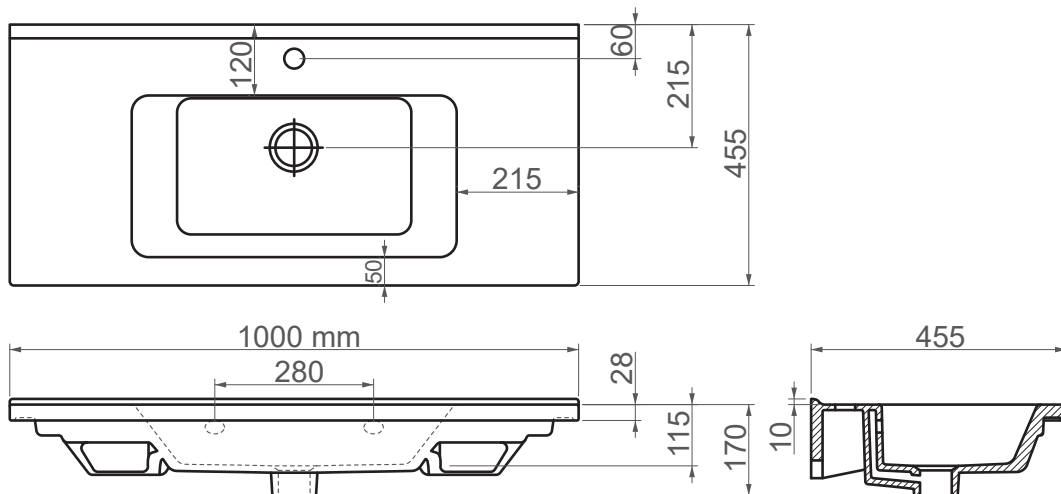

1100 / *Etna*

FFC 100 cm Ceramic Washbasin / Furniture Basin

SERIES	ETNA
CODE	1100
Box Size	1020mm x 490mm x 190mm
Volume	0,095 m3
Weight	26,30 kg (+- %5)
Pallet	24 Pieces for pallet
Montage Detail	Furniture Compatible
Material	FFC
Color	Bright White

ESVIT LAPINO reserves the right to change technical specifications without notice.
All dimensions are subject to standard tolerances.
For installation, please verify dimensions against the actual product.