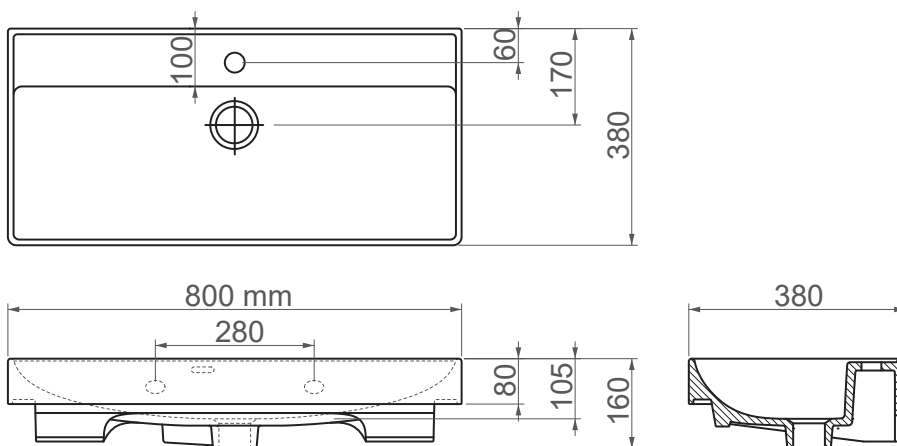

3080 / Zen

FFC 80 cm Ceramic Washbasin / Furniture Basin

| | |
|-----------------------|-----------------------|
| SERIES | ZEN |
| CODE | 3080 |
| Box Size | 830mm x 490mm x 190mm |
| Volume | 0,077 m3 |
| Weight | 20,70 kg (+- %5) |
| Pallet | 28 Pieces for pallet |
| Montage Detail | Furniture Compatible |
| Material | FFC |
| Color | Bright White |

ESVIT LAPINO reserves the right to change technical specifications without notice.
All dimensions are subject to standard tolerances.
For installation, please verify dimensions against the actual product.