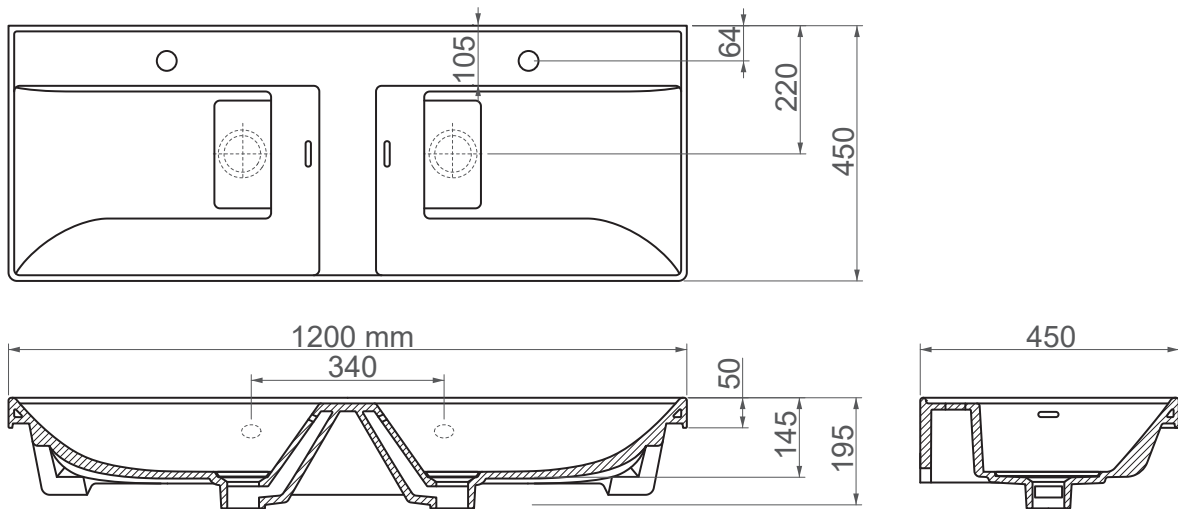

**8120** / *Quattro*

FFC 120 cm Ceramic Washbasin / Furniture Basin

<b>SERIES</b>	Quattro
<b>CODE</b>	8120
<b>Box Size</b>	1220mm x 480mm x 220mm
<b>Volume</b>	0,48 m3
<b>Weight</b>	33,40 kg (+- %5)
<b>Pallet</b>	8 Pieces for pallet
<b>Montage Detail</b>	Furniture Compatible
<b>Material</b>	FFC
<b>Color</b>	Bright White

ESVIT LAPINO reserves the right to change technical specifications without notice.  
All dimensions are subject to standard tolerances.  
For installation, please verify dimensions against the actual product.