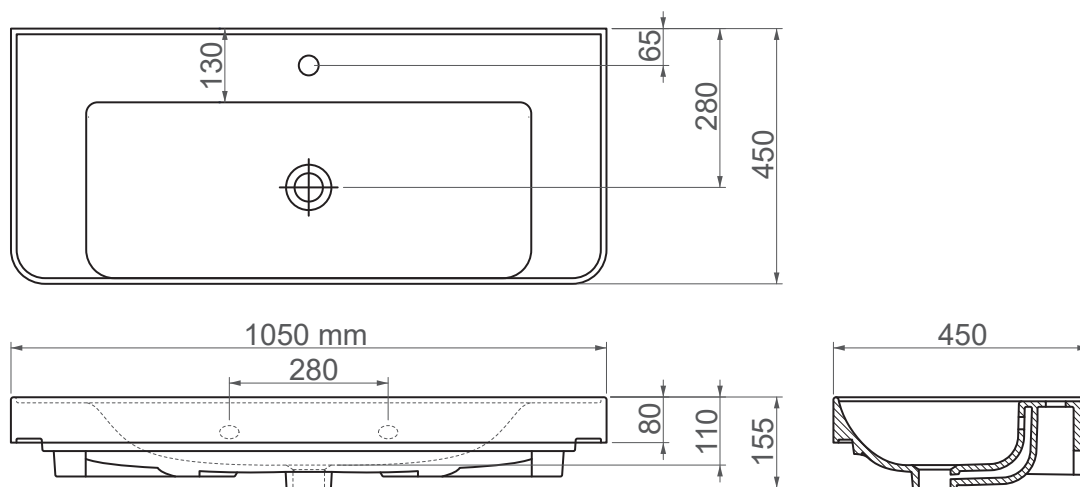

**3105 / Zen**

**FFC 105 cm Ceramic Washbasin / Furniture Basin**

<b>SERIES</b>	ZEN
<b>CODE</b>	3105
<b>Box Size</b>	1070mm x 510mm x 185mm
<b>Volume</b>	0,100 m3
<b>Weight</b>	27,10 kg (+- %5)
<b>Pallet</b>	24 Pieces for pallet
<b>Montage Detail</b>	Furniture Compatible
<b>Material</b>	FFC
<b>Color</b>	Bright White

ESVIT LAPINO reserves the right to change technical specifications without notice.  
All dimensions are subject to standard tolerances.  
For installation, please verify dimensions against the actual product.